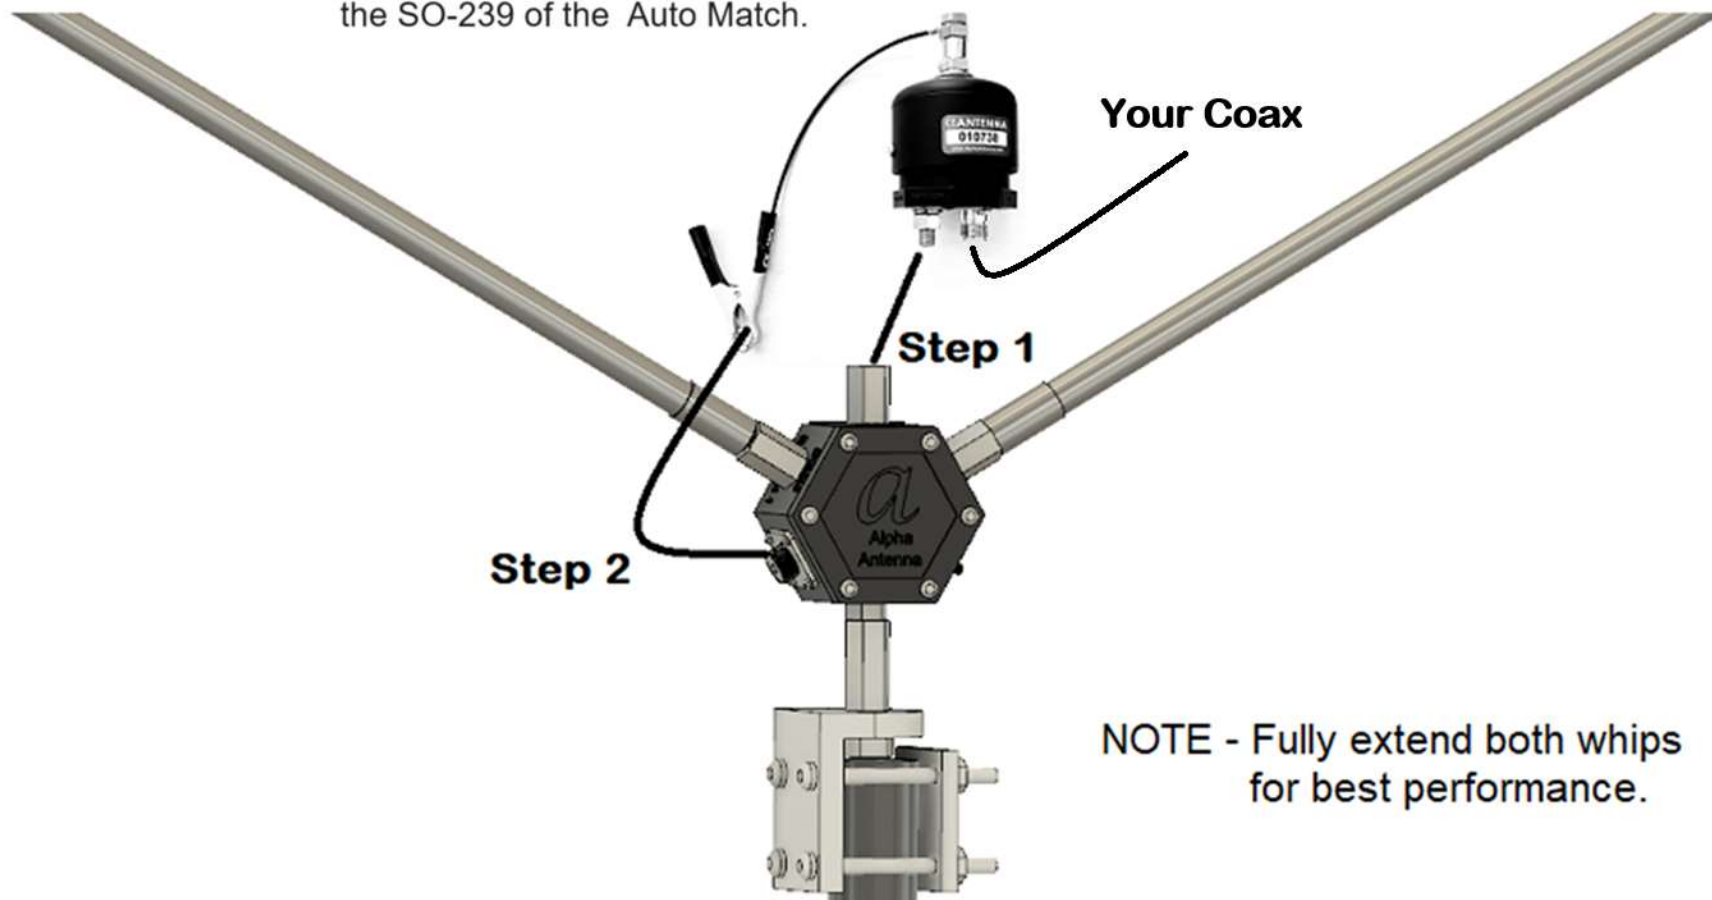

## Auto Match for 10-80 Meters\*

Install the optional Auto Match for touch free tuning of the HexTenna.

**\*Can be used with tuner if installed over a poor ground or near objects.**

**Installation:** Step 1, Screw the Auto Match into the hex nut labeled Vertical.

Step 2, Place the Clamp on the threads of the SO-239 of the HexTenna, then attach your coax to the SO-239 of the Auto Match.

NOTE - Fully extend both whips  
for best performance.