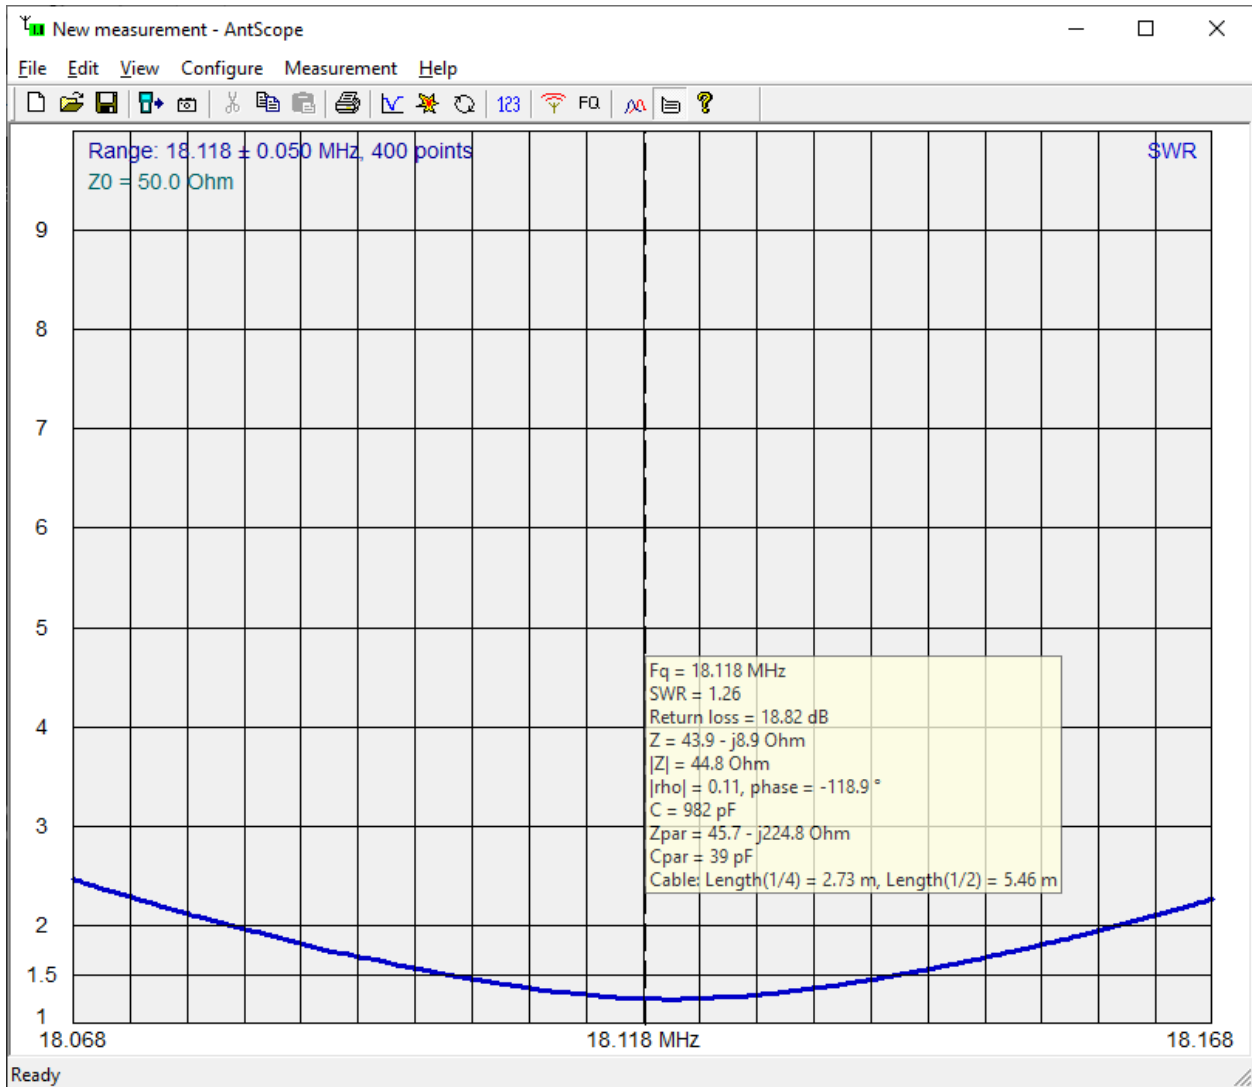

ANALYSIS USING BOOSTER CABLE AS OUTER LOOP

April 16, 2019

40 Meters

30 Meters

20 Meters

17 Meters

15 Meters

12 Meters