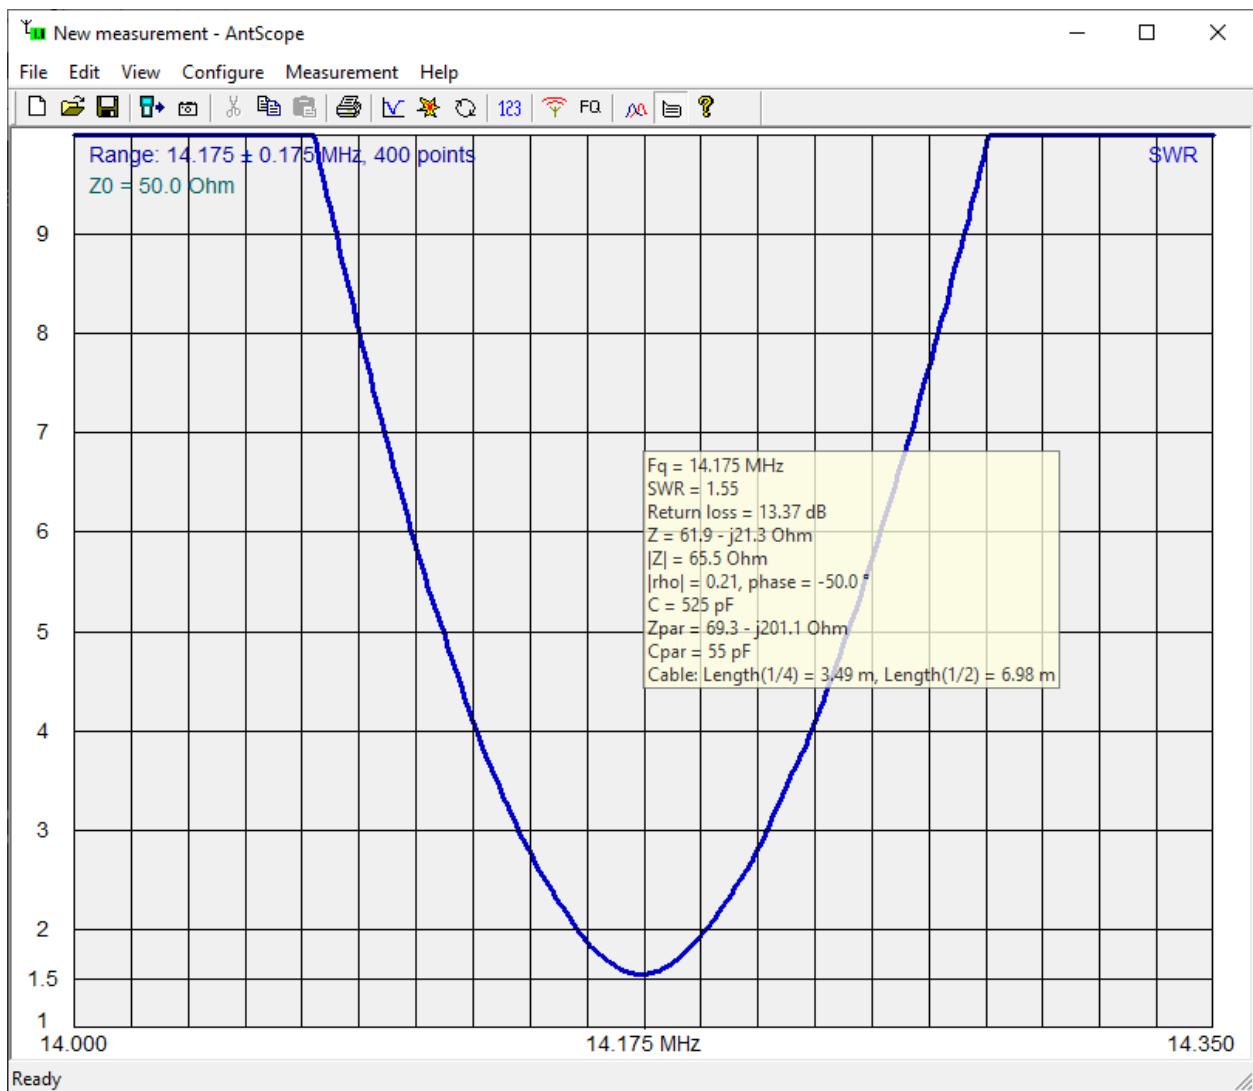

ANALYSIS USING BOOSTER CABLE AS OUTER LOOP

April 16, 2019

40 Meters

30 Meters

20 Meters

17 Meters

15 Meters

12 Meters