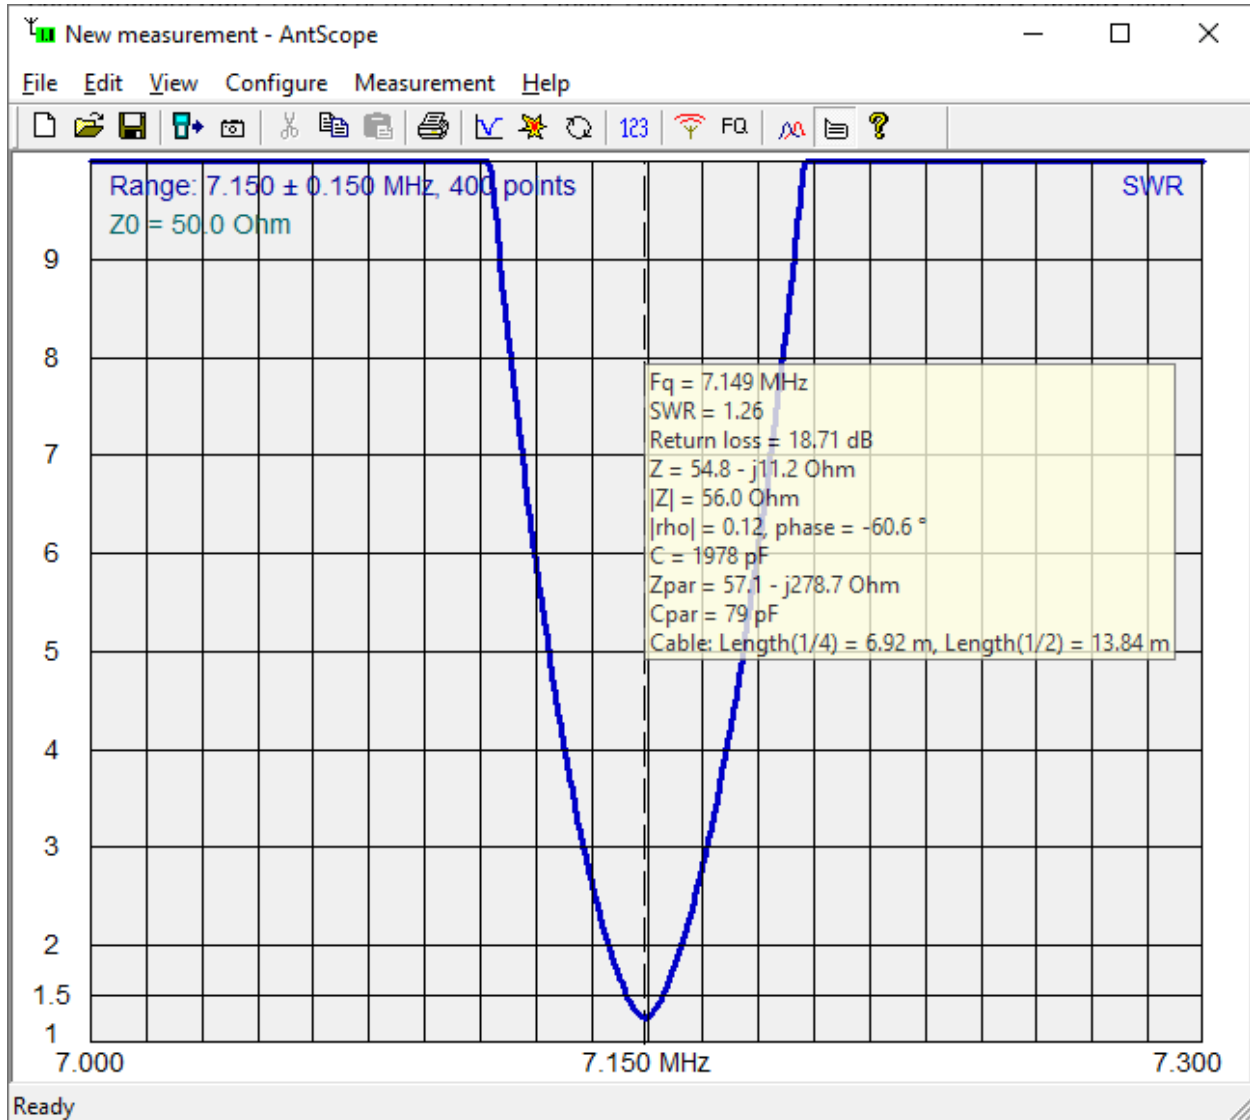

ANALYSIS USING BOOSTER CABLE AS OUTER LOOP

April 16, 2019

40 Meters

30 Meters

20 Meters

17 Meters

15 Meters

12 Meters