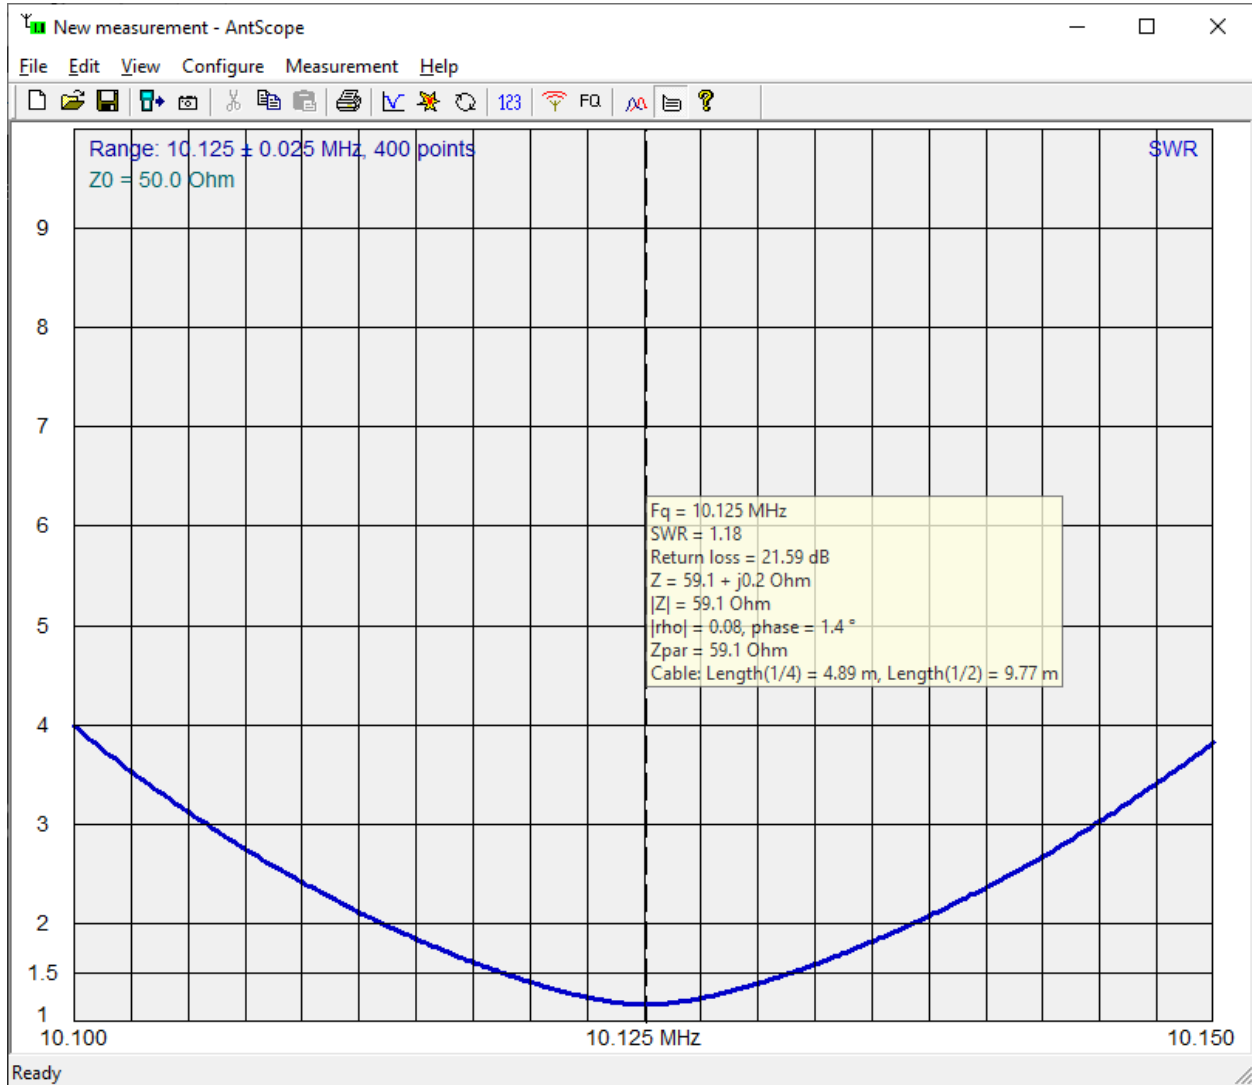

ANALYSIS USING BOOSTER CABLE AS OUTER LOOP

April 16, 2019

40 Meters

30 Meters

20 Meters

17 Meters

15 Meters

12 Meters