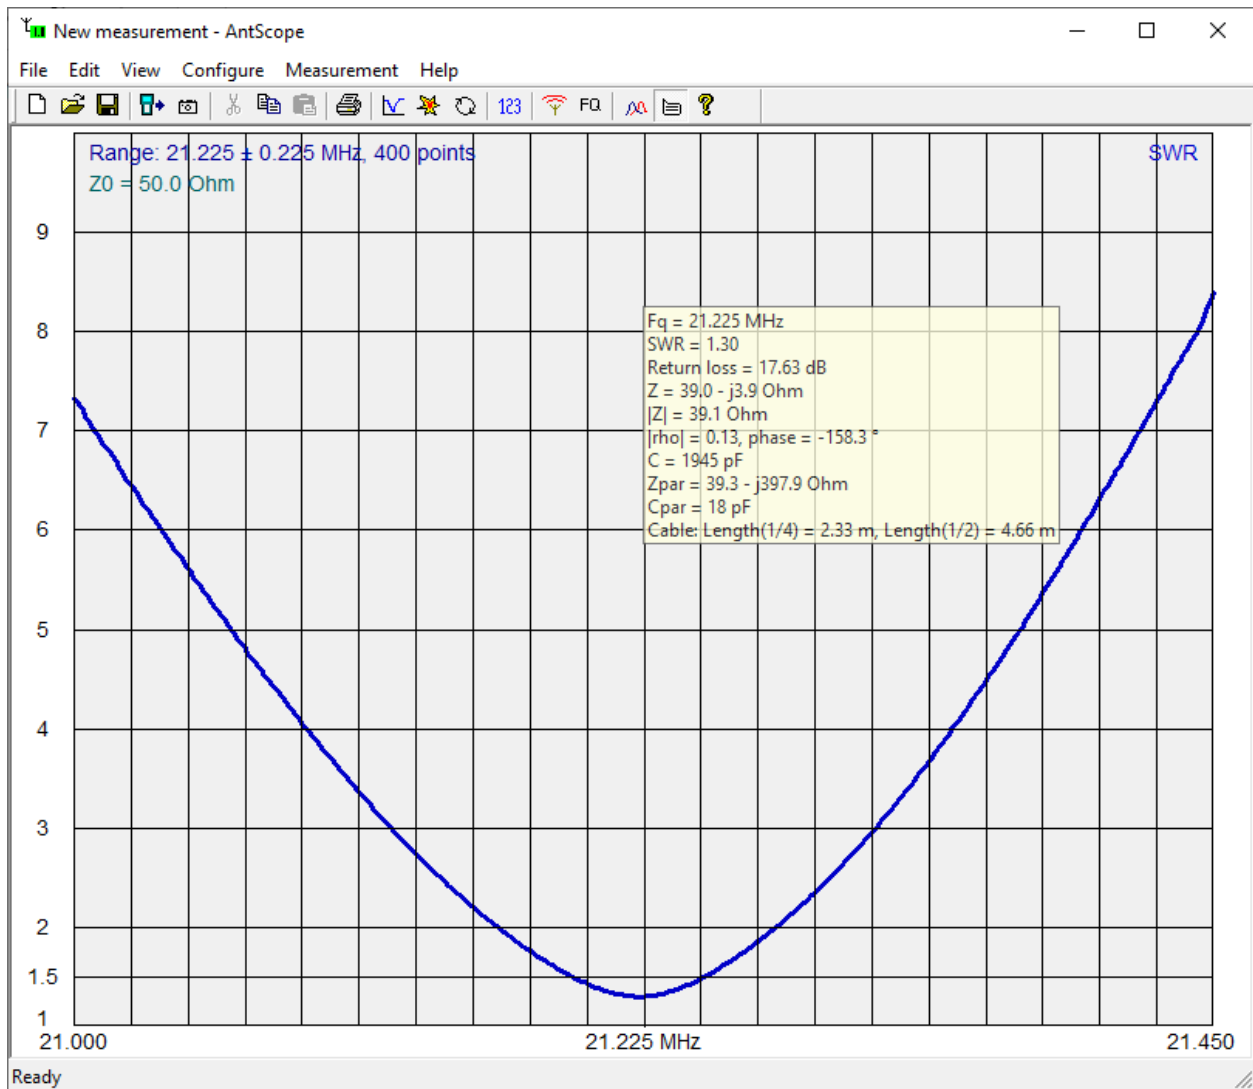

ANALYSIS USING BOOSTER CABLE AS OUTER LOOP

April 16, 2019

40 Meters

30 Meters

20 Meters

17 Meters

15 Meters

12 Meters