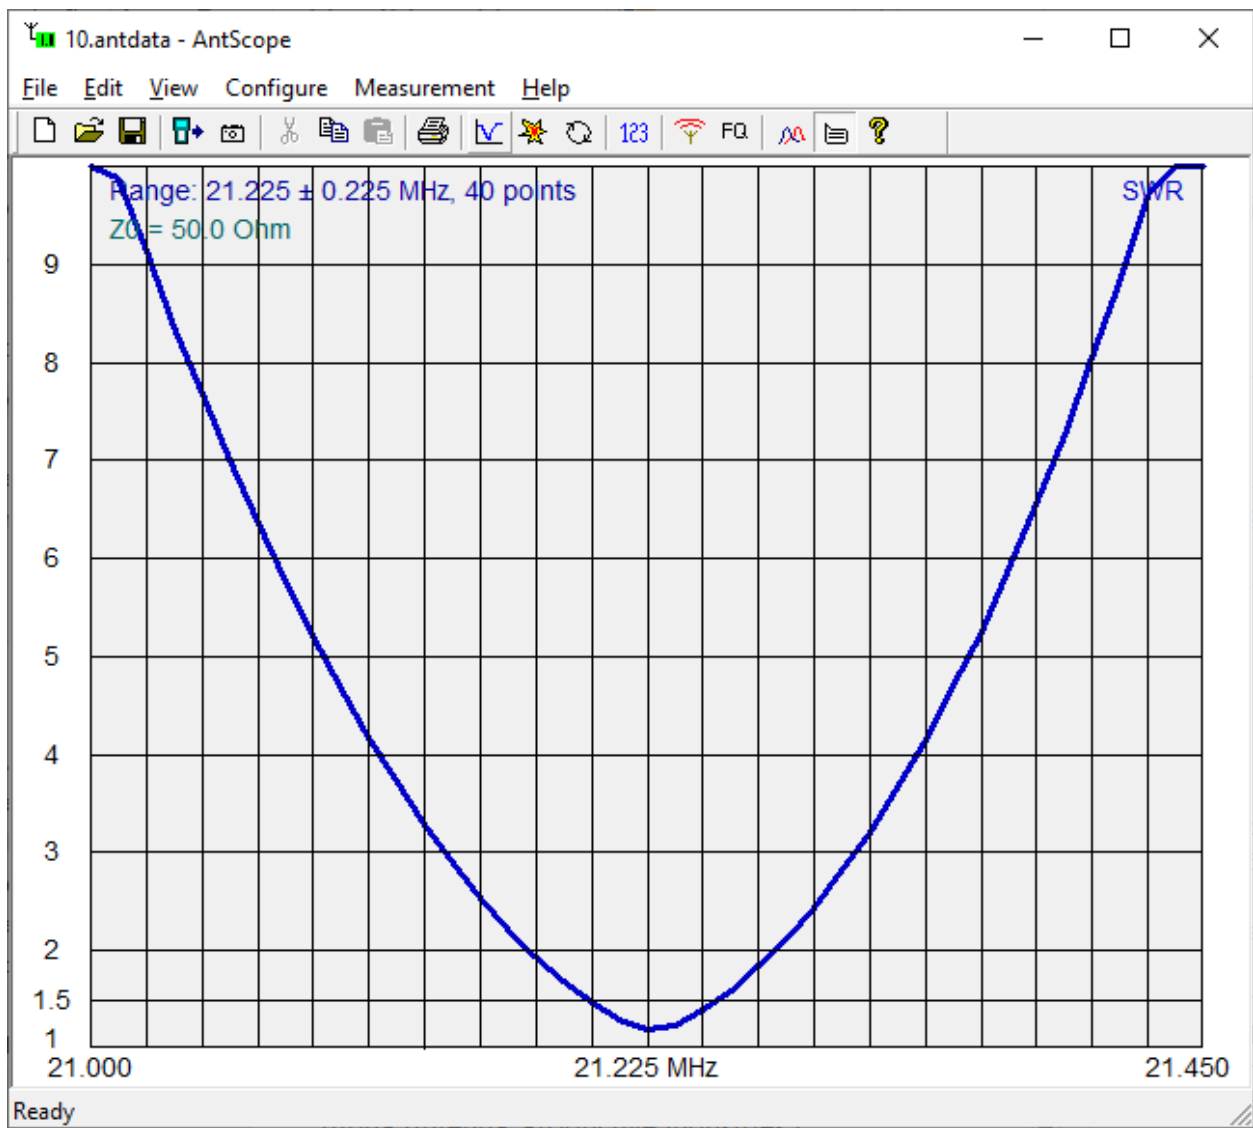

ANALYSIS USING DEFAULT CABLE AS OUTER LOOP

April 16, 2019

40 Meters

30 Meters

20 Meters

17 Meters

15 Meters

12 Meters

10 Meters