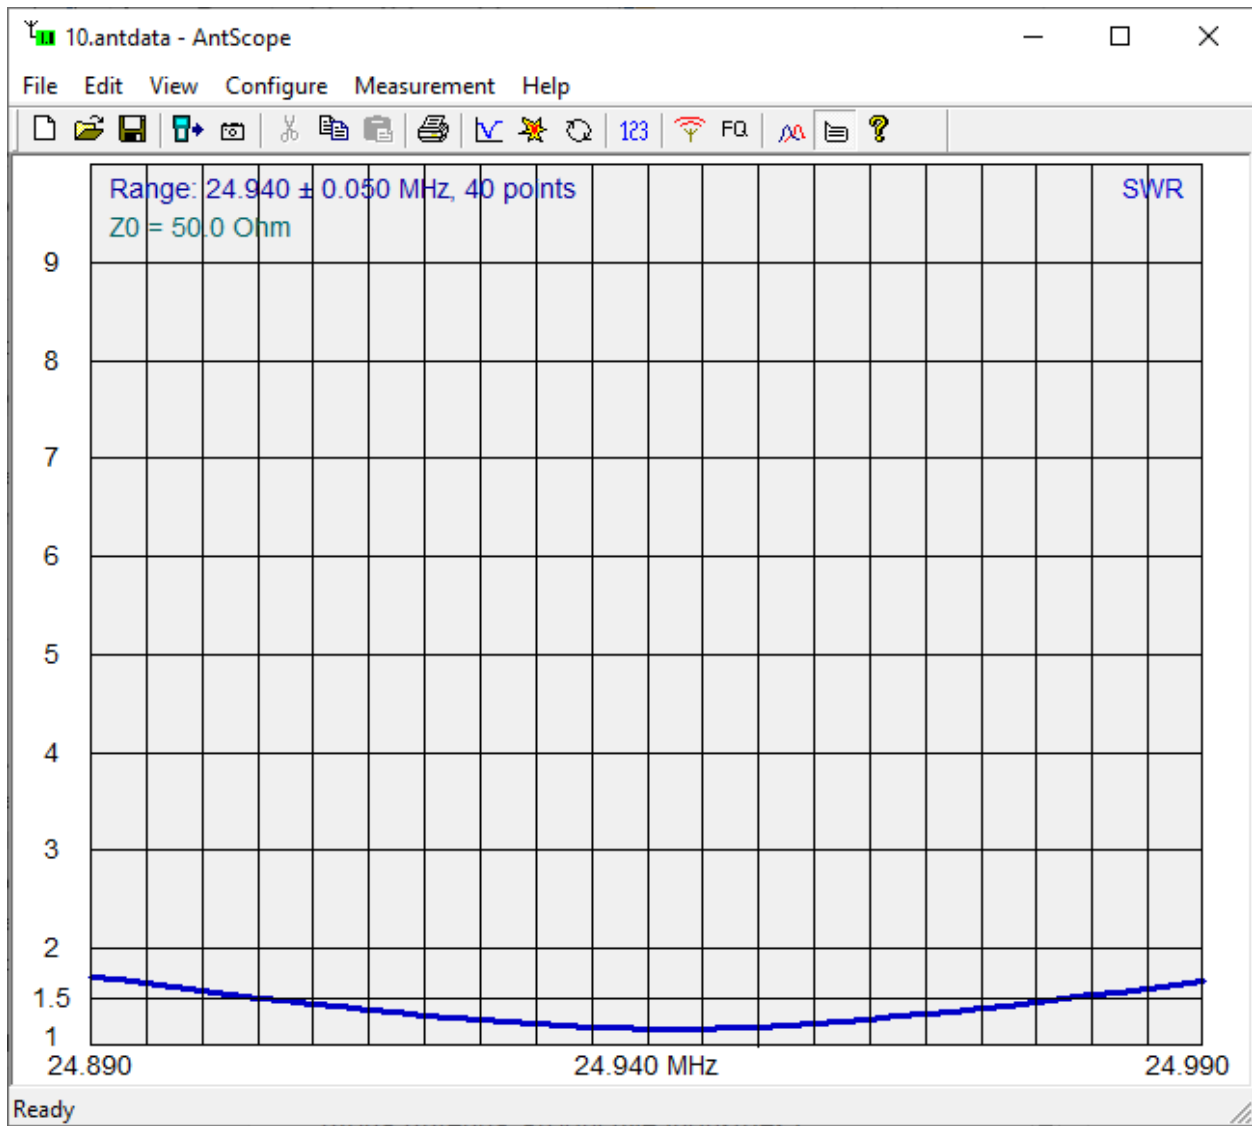

ANALYSIS USING DEFAULT CABLE AS OUTER LOOP

April 16, 2019

40 Meters

30 Meters

20 Meters

17 Meters

15 Meters

12 Meters

10 Meters