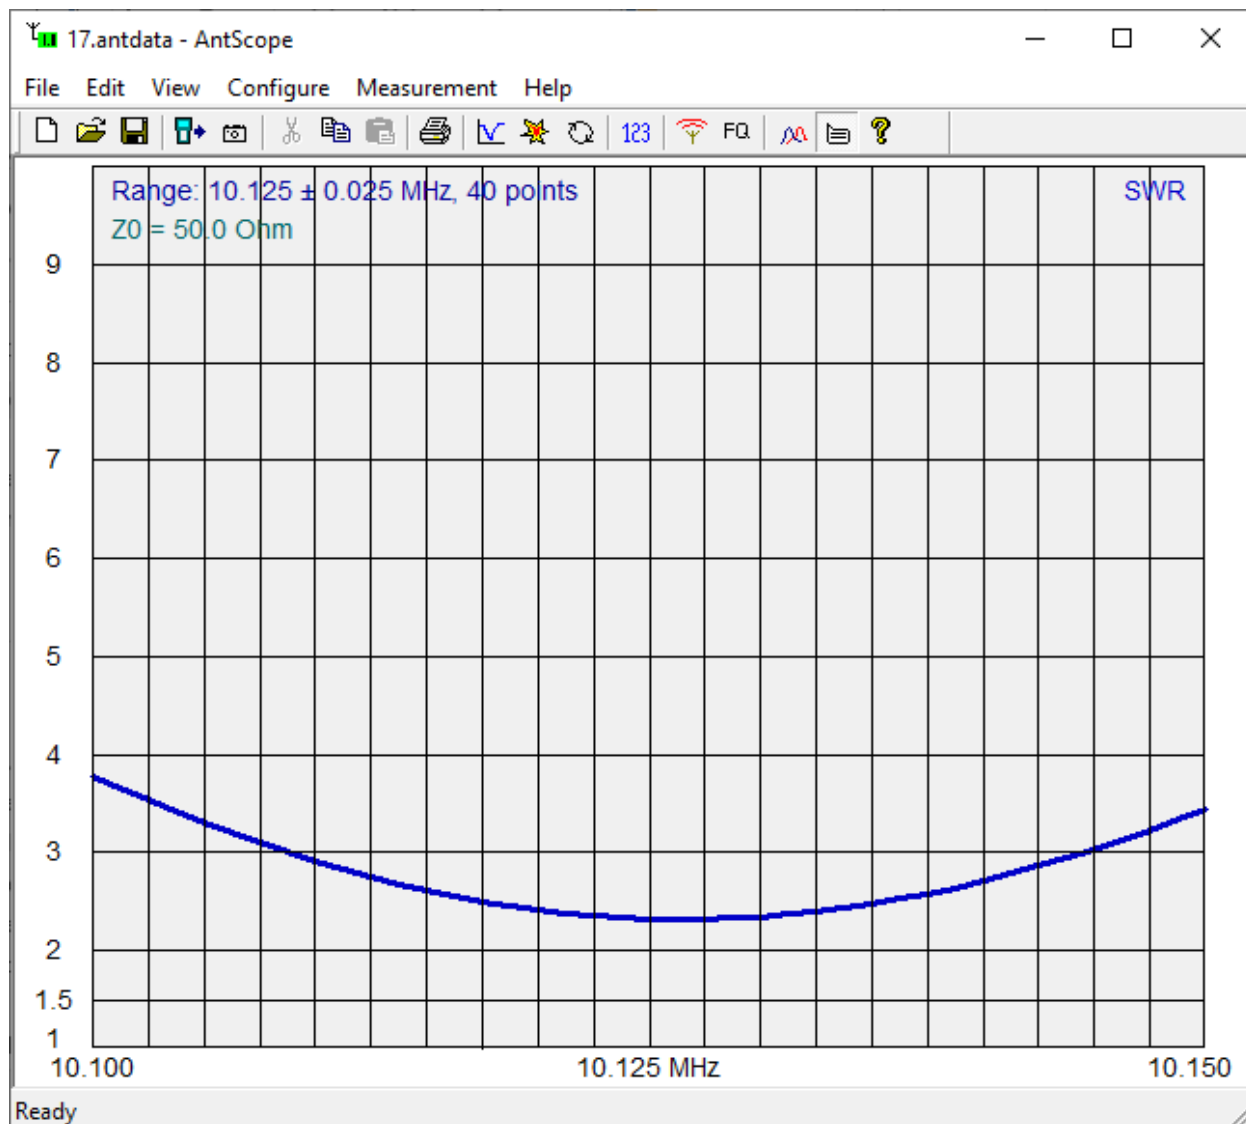

ANALYSIS USING DEFAULT CABLE AS OUTER LOOP

April 16, 2019

40 Meters

30 Meters

20 Meters

17 Meters

15 Meters

12 Meters

10 Meters