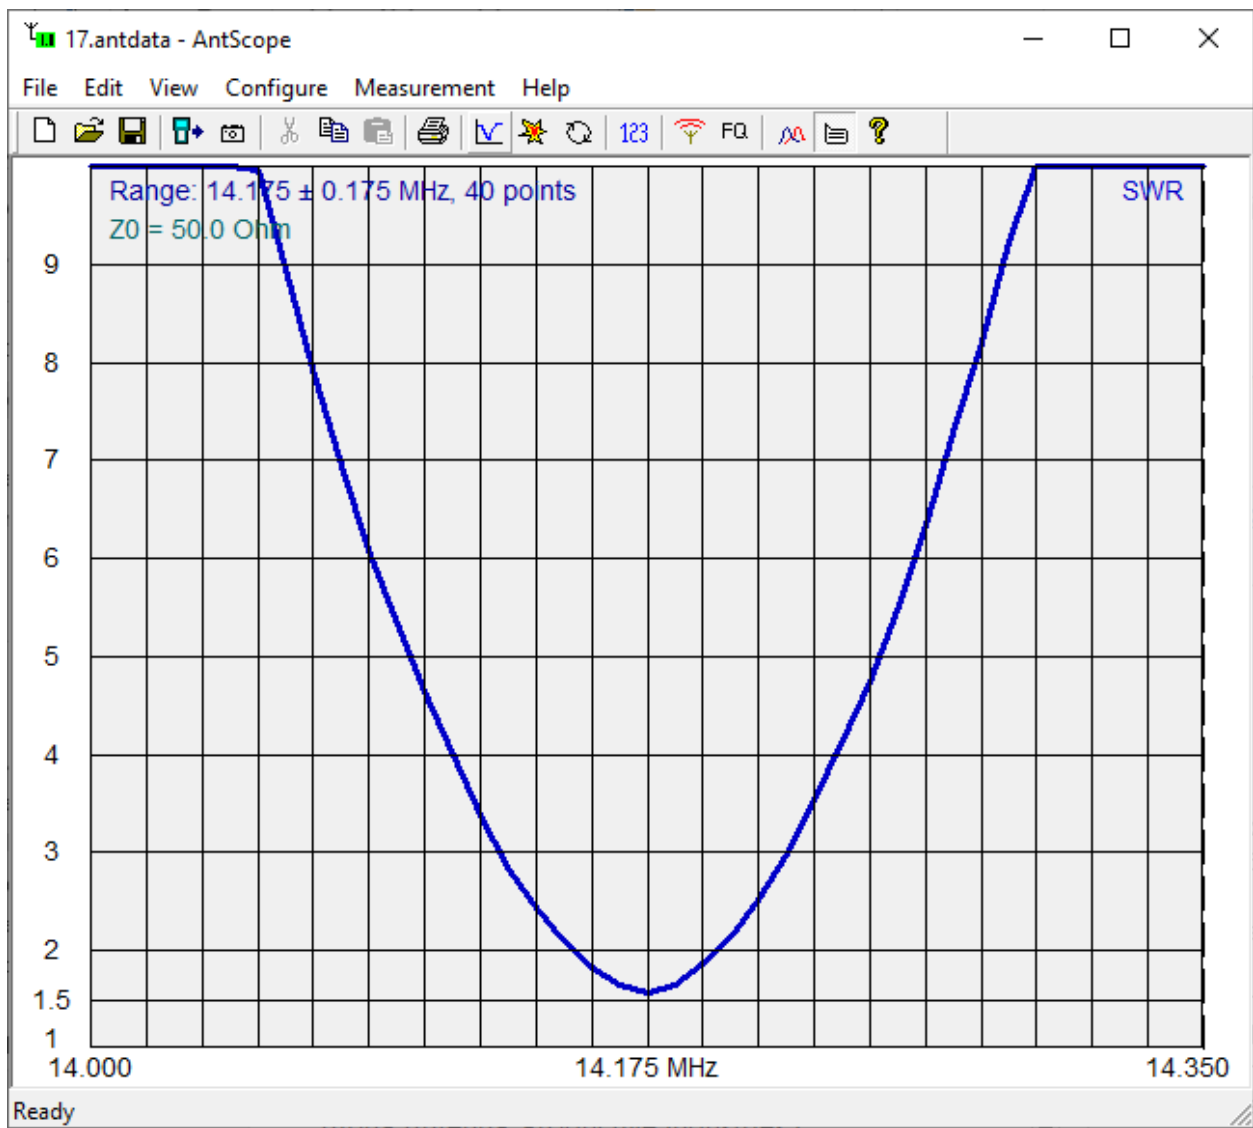

ANALYSIS USING DEFAULT CABLE AS OUTER LOOP

April 16, 2019

40 Meters

30 Meters

20 Meters

17 Meters

15 Meters

12 Meters

10 Meters