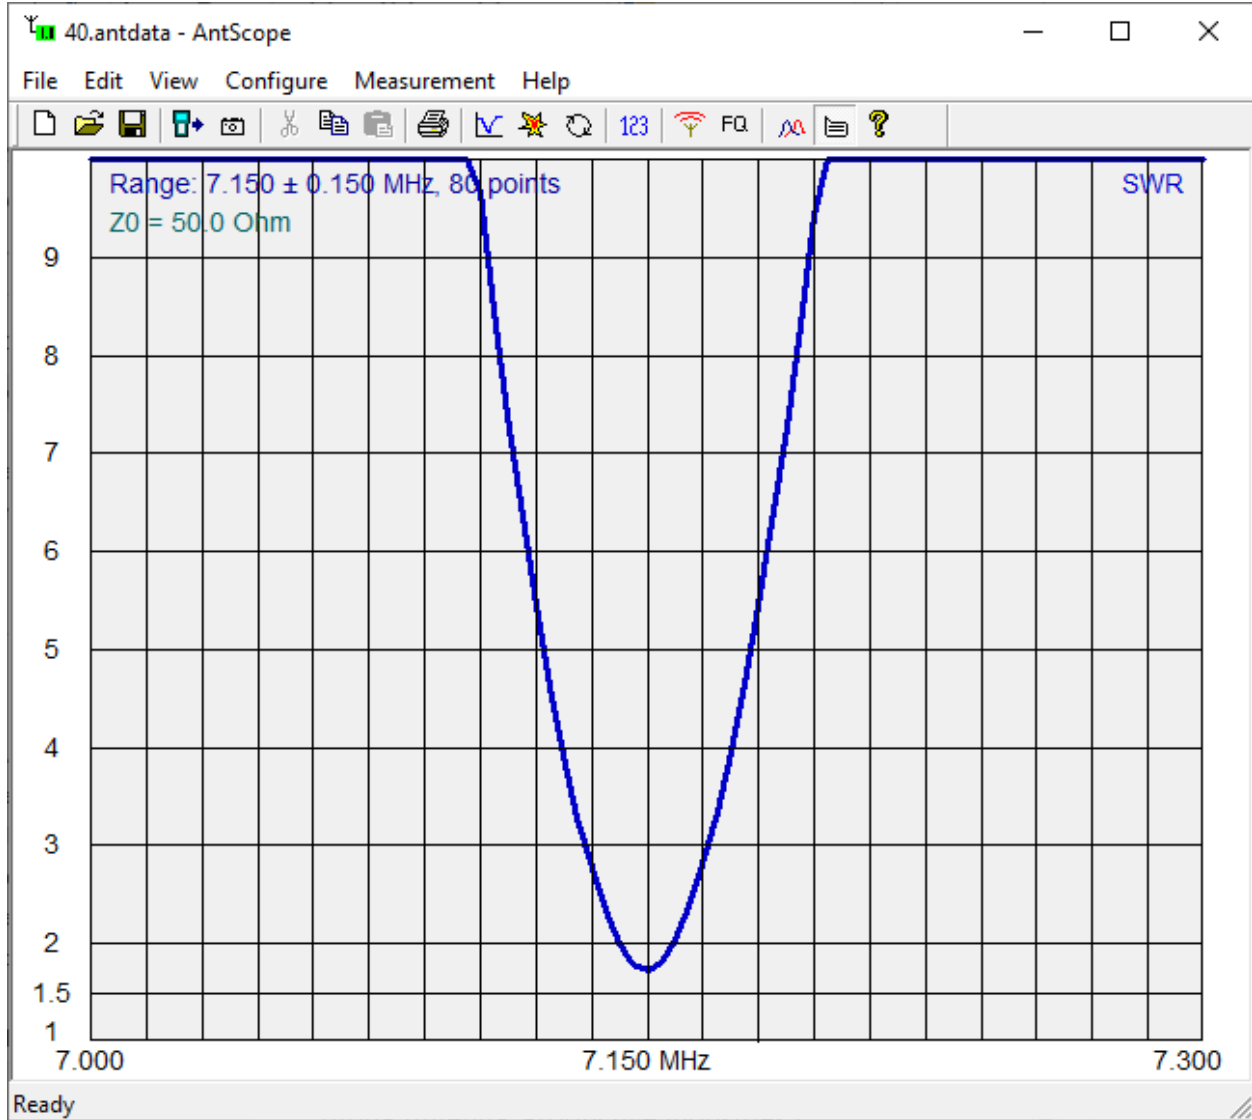

ANALYSIS USING DEFAULT CABLE AS OUTER LOOP

April 16, 2019

40 Meters

30 Meters

20 Meters

17 Meters

15 Meters

12 Meters

10 Meters