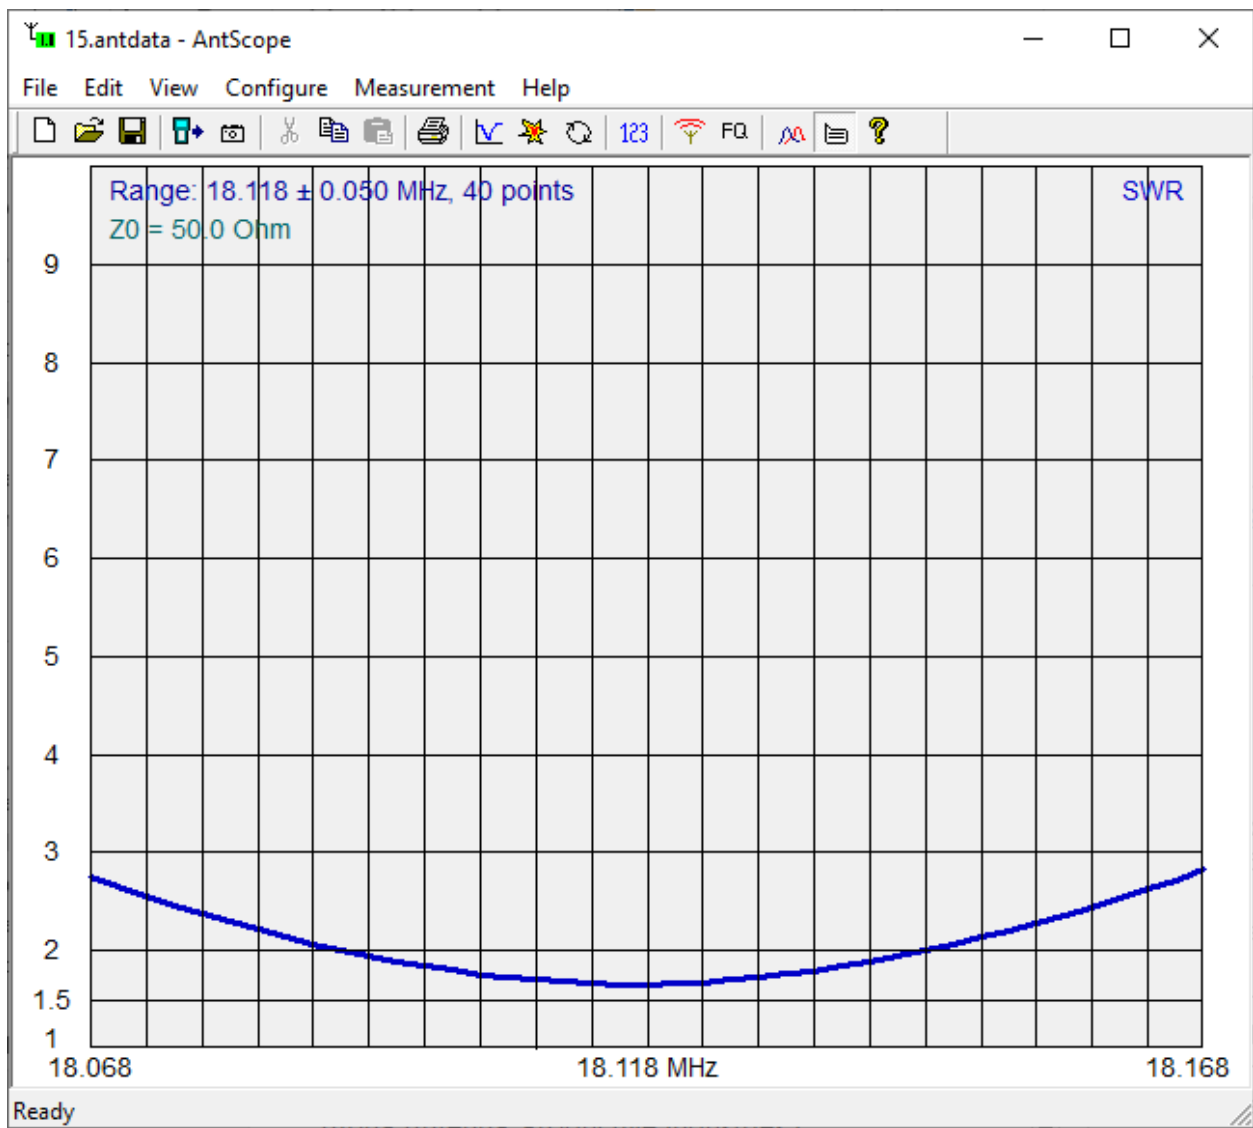

ANALYSIS USING DEFAULT CABLE AS OUTER LOOP

April 16, 2019

40 Meters

30 Meters

20 Meters

17 Meters

15 Meters

12 Meters

10 Meters